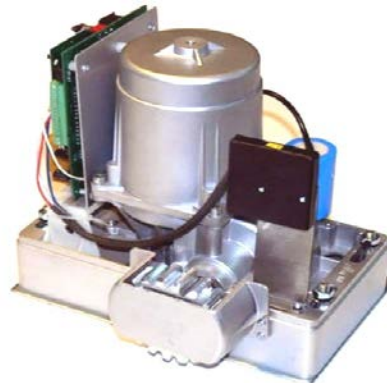

KIMMATIC

KM-2001 600KG
AUTOMATIC GEAR MOTOR FOR SLIDING GATE UP TO 600KG
Residential use.
Slow down soft stop function.
Automatic closing time.
Spring limit switch.
1 YEAR WARRANTY

Durability

Key Release

EZ Instal

AUTOMATIC SLIDING GATE MOTOR

KM-2001 600KG

MADE BY KOREAN TECHNOLOGY

➤ **PRODUCT DESCRIPTION:**

The latest addition to Kimmatic Auto Door family of operators is KM-2001 Basic Kit Sliding Gate Opener for sliding Gate. It is AC powered and designed with a 240V AC (1.5 HP equivalent) motor. This gear rack sliding gate opener provides exceptional starting torque and continuous operation which makes it ideal for most applications. Constructed with an aluminum alloy chassis, it is corrosion resistant and light enough for one person to carry and install. The heavy-duty motor supports gates weighing up to 1600 lbs. and up to 30 ft in length.

➤ **FEATURES:**

- Opens gates weighing up to 600 kg and up to 30 ft. in length
- Has a built-in radio receiver
- Supports up to 100 Remotes
- 2 included User programmable and user erasable remote codes
- RF hopping code technology prevents your remote code being accessible to others
- Auto-Close Feature
- Power Supply: AC 220V / 230V
- Operating Time: 0 - 44 seconds
- For your safety, this model will stop and reverse if it encounters an obstruction on closing and stop when it encounters an obstruction on opening
- Manual key release design for emergency purposes
- Pedestrian mode
- Single Phase Motor
- One year warranty directly from our company

➤ Package Includes:

➤ Basic Kit includes:

- -1 (One) Sliding Gate Opener Unit;
- - 4 (Four) Nylon Gear Racks reinforced with a metal insert 1 meter each
- - 1 (One) Mounting metal plate
- - 2 (Two) 433MHz remotes LM123
- - 1 (One) Set of accessories and mounting hardware for easy installation;
- - 1 (One) User Manual with step by step installation instructions.
- - 1 (One) 24V Flashing light
- - 1 (One) Set of Wired Photocell
- - 1 (One) Manual Key switch